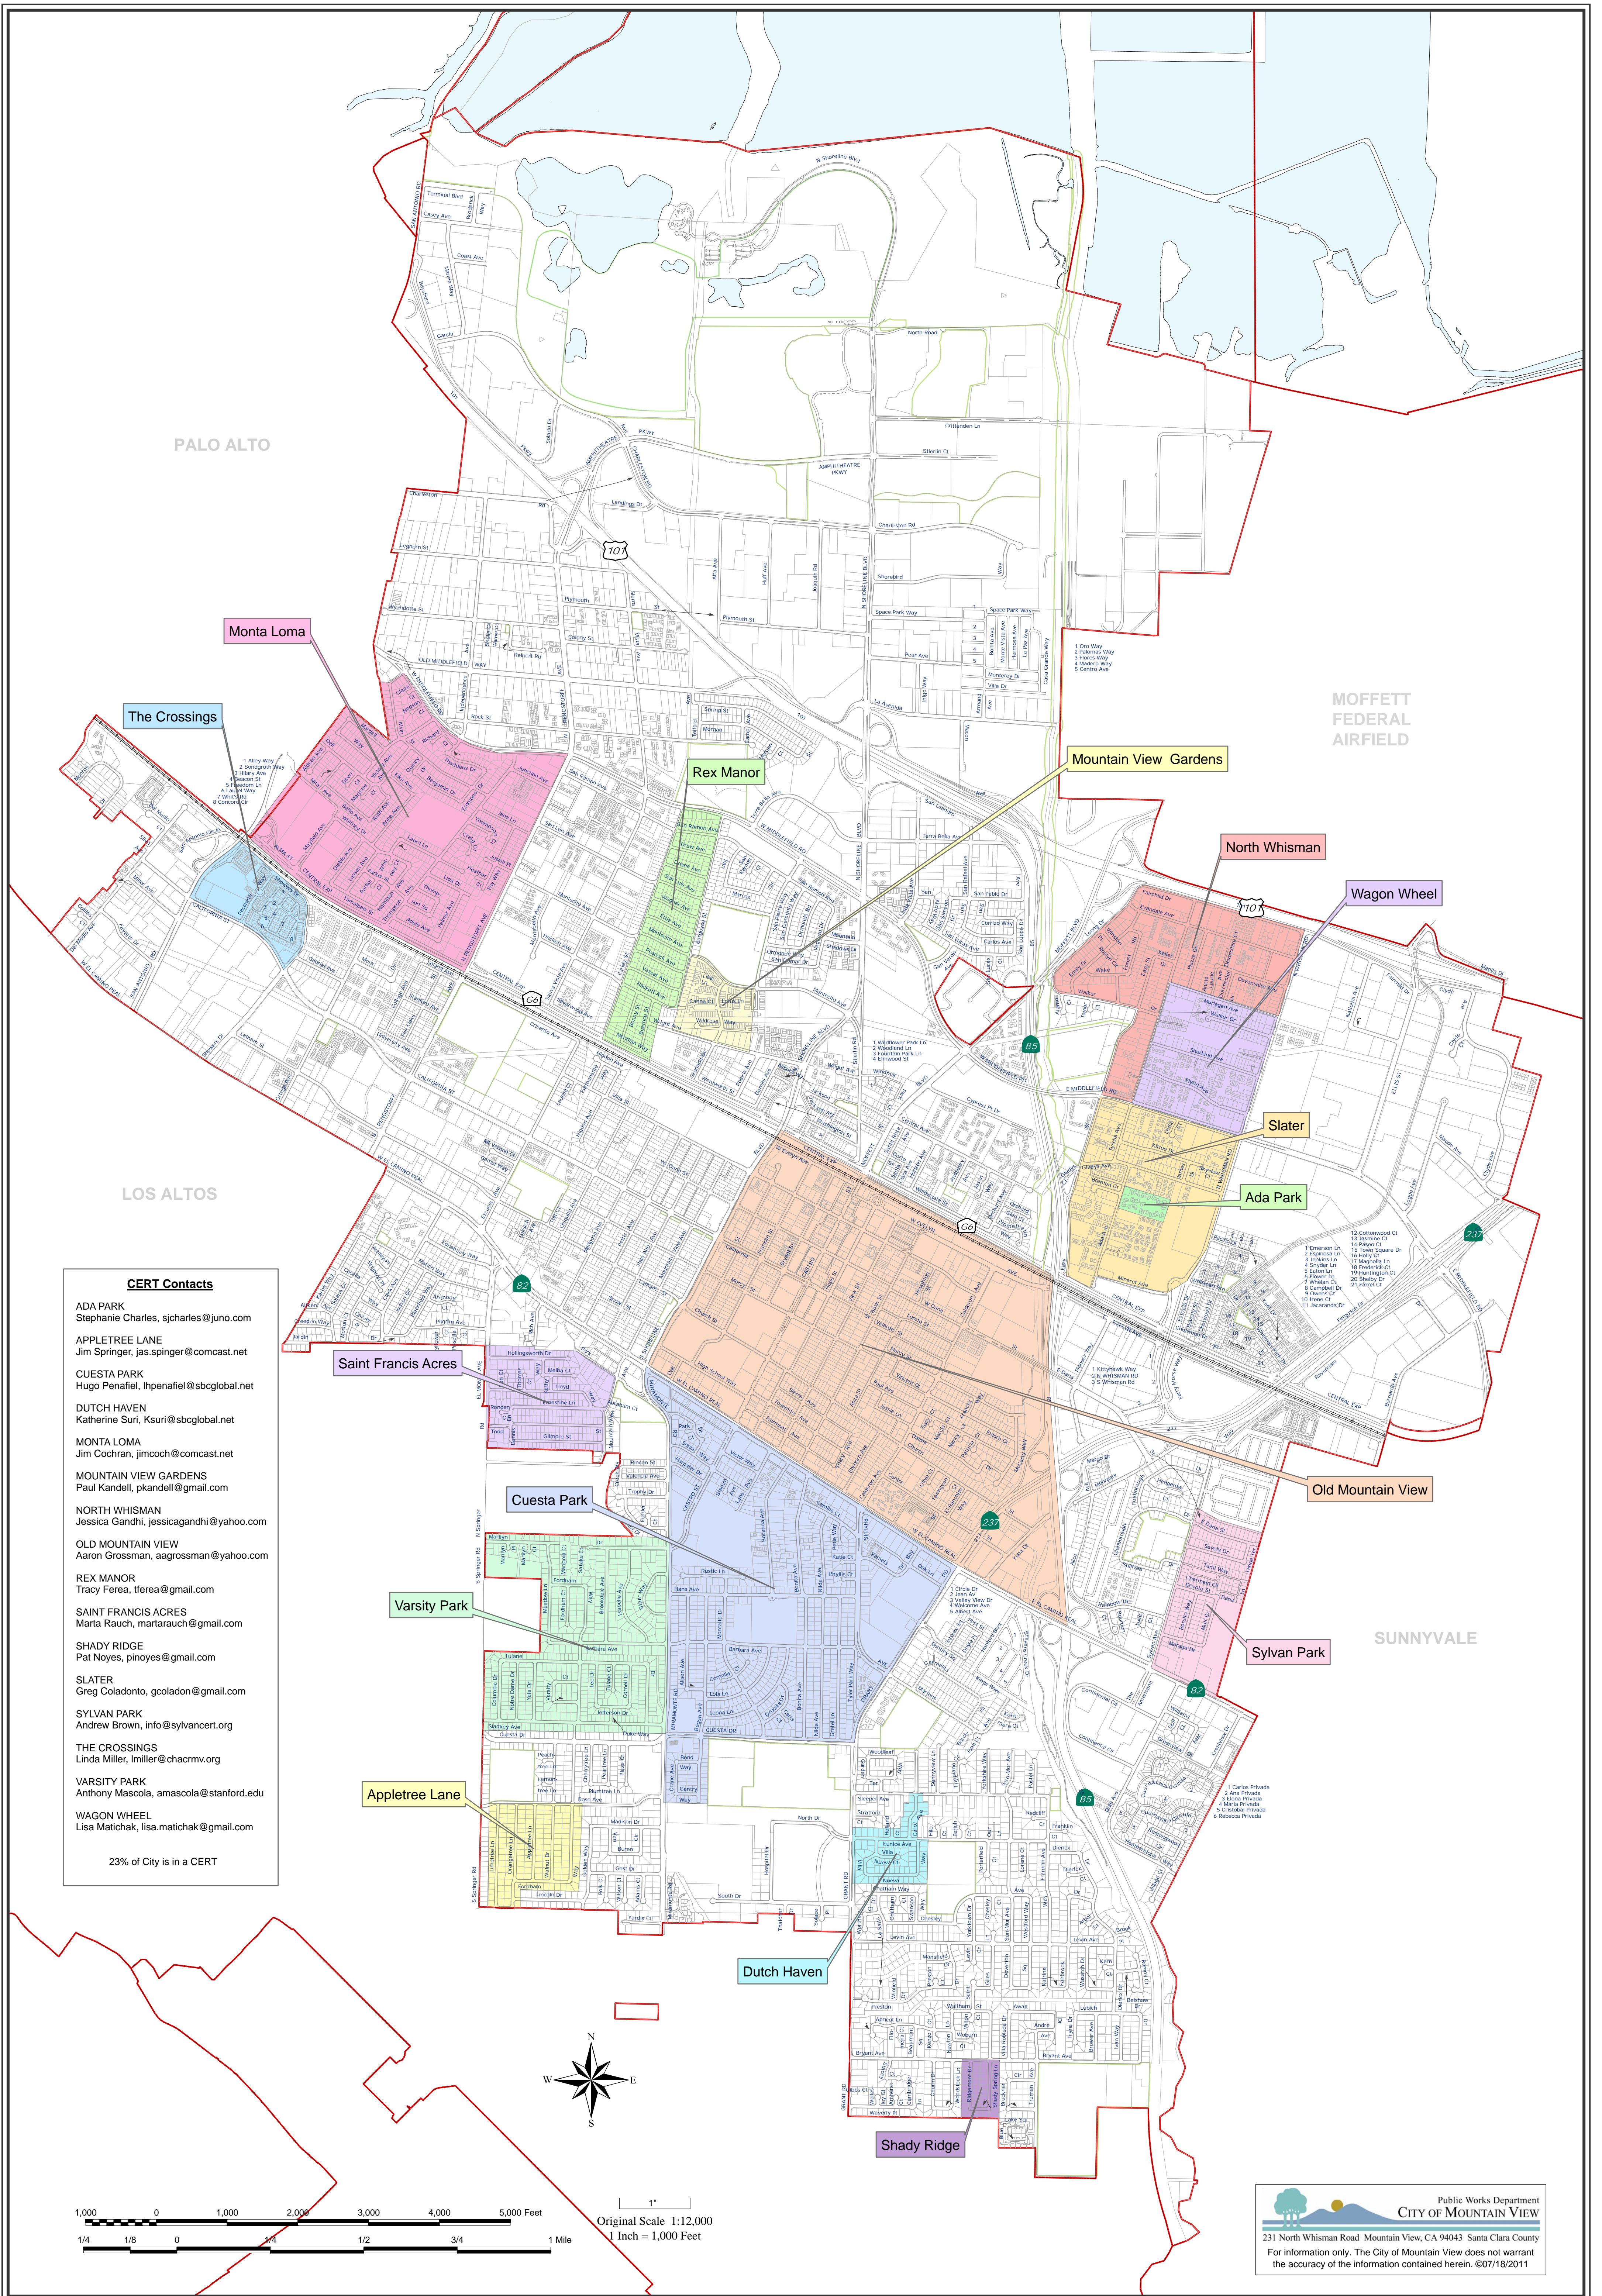

CITY OF MOUNTAIN VIEW CERT Map

Published: July 18th, 2011

PALO ALTO

Monta Loma

The Crossings

Rex Manor

Mountain View Gardens

MOFFETT FEDERAL AIRFIELD

North Whisman

Wagon Wheel

Slater

Ada Park

LOS ALTOS

Saint Francis Acres

Cuesta Park

Old Mountain View